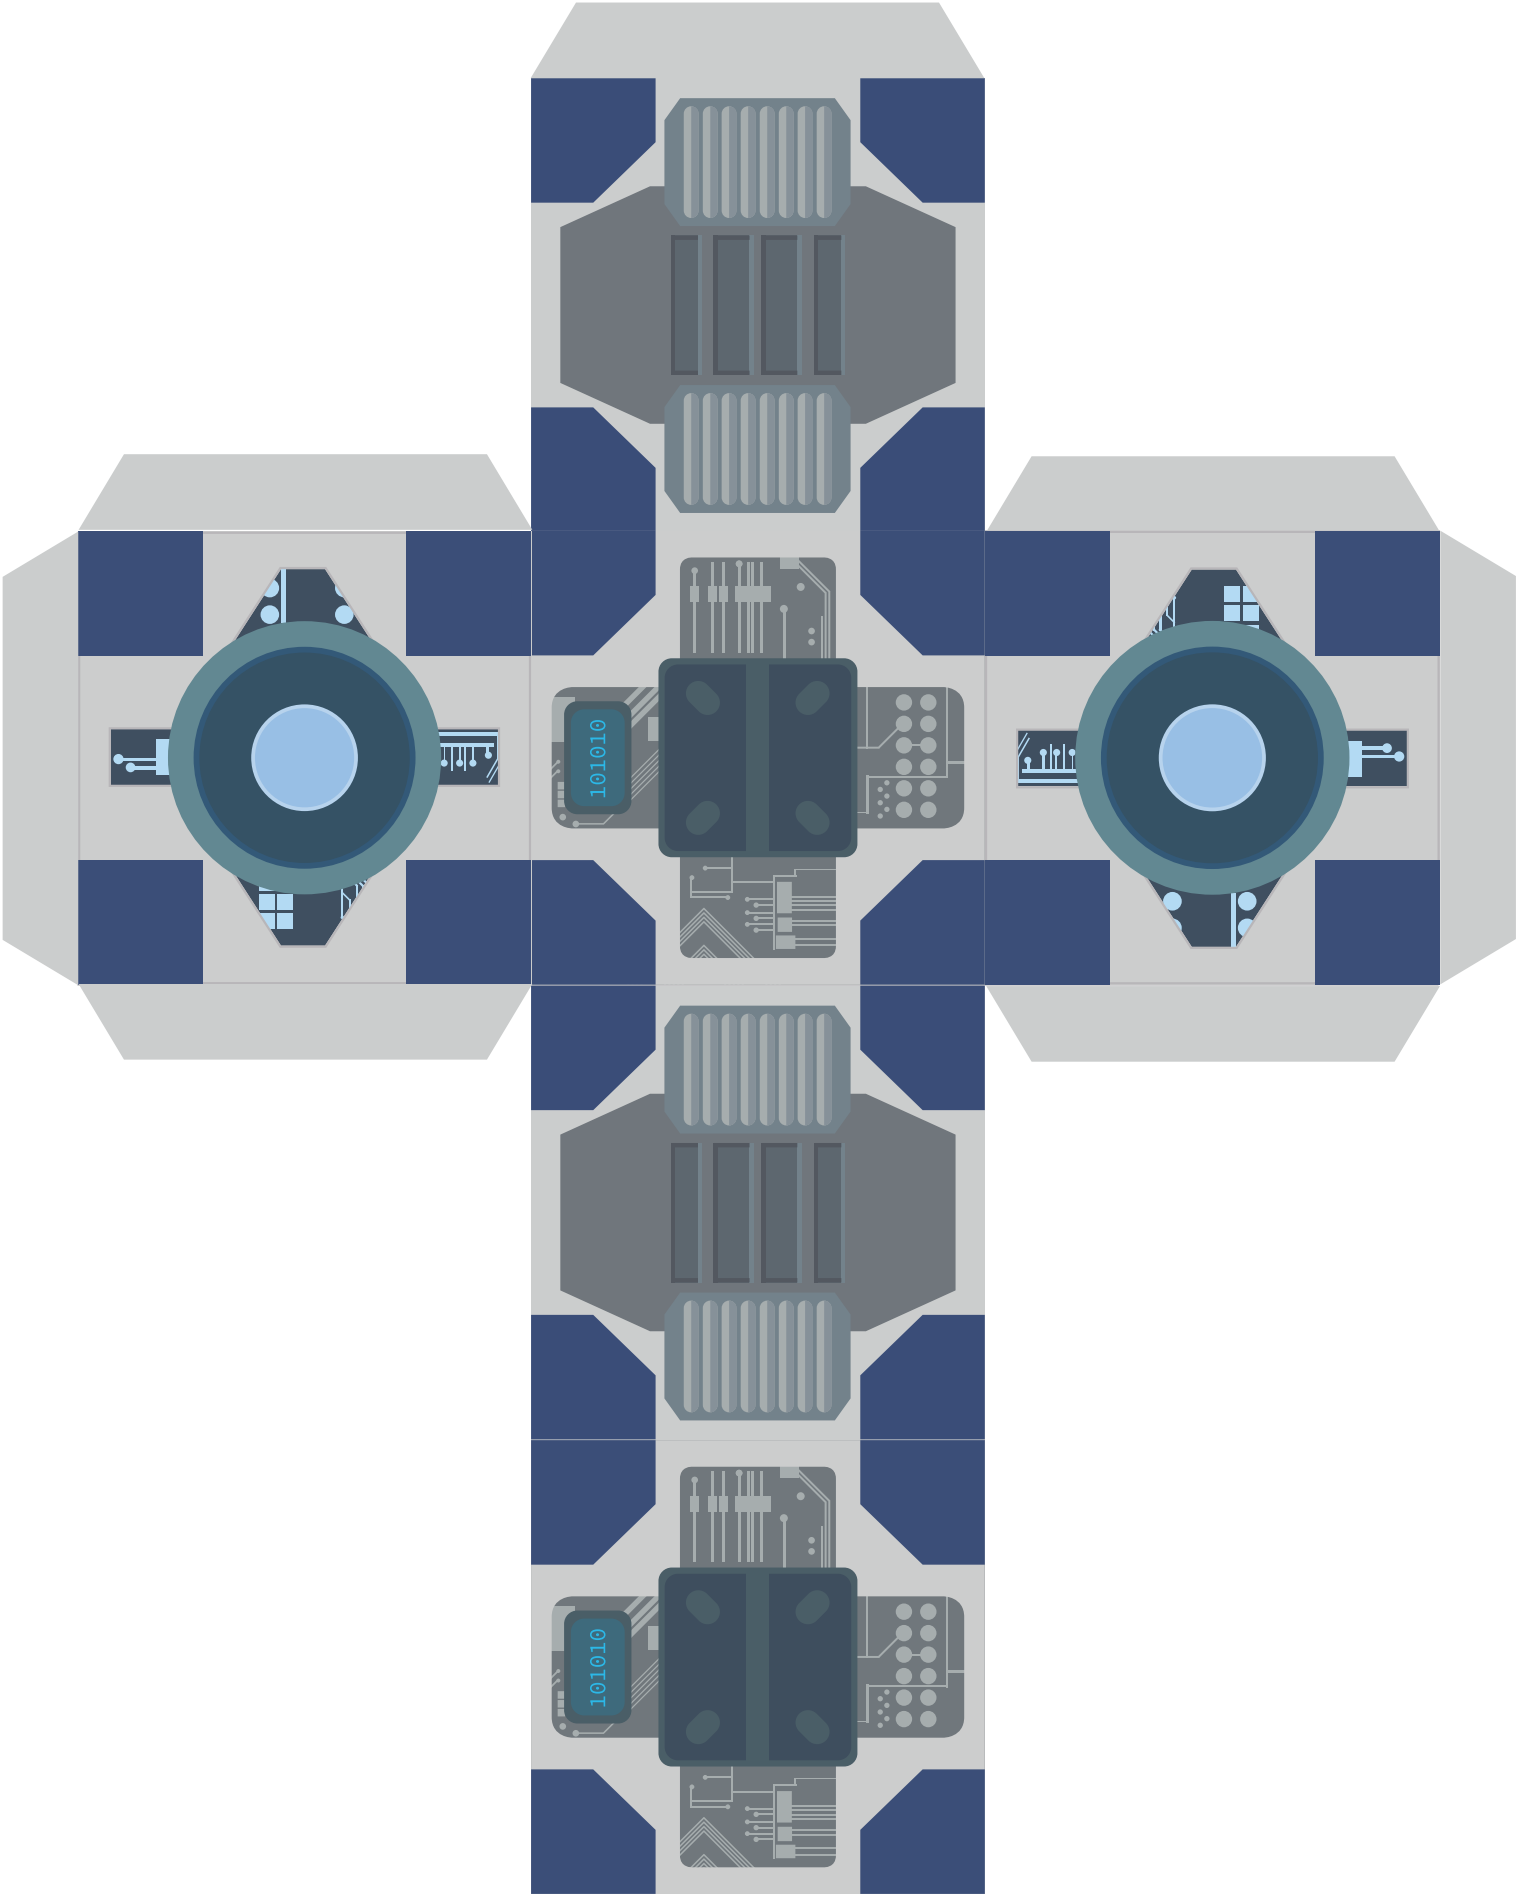

AI MAINFRAME
CUT AND ASSEMBLE

**TWO SIDE TREE DECORATIONS
CUT AND FOLD. PIERCE THE
UPPER PART AND THREAD A
STRING THERE.**